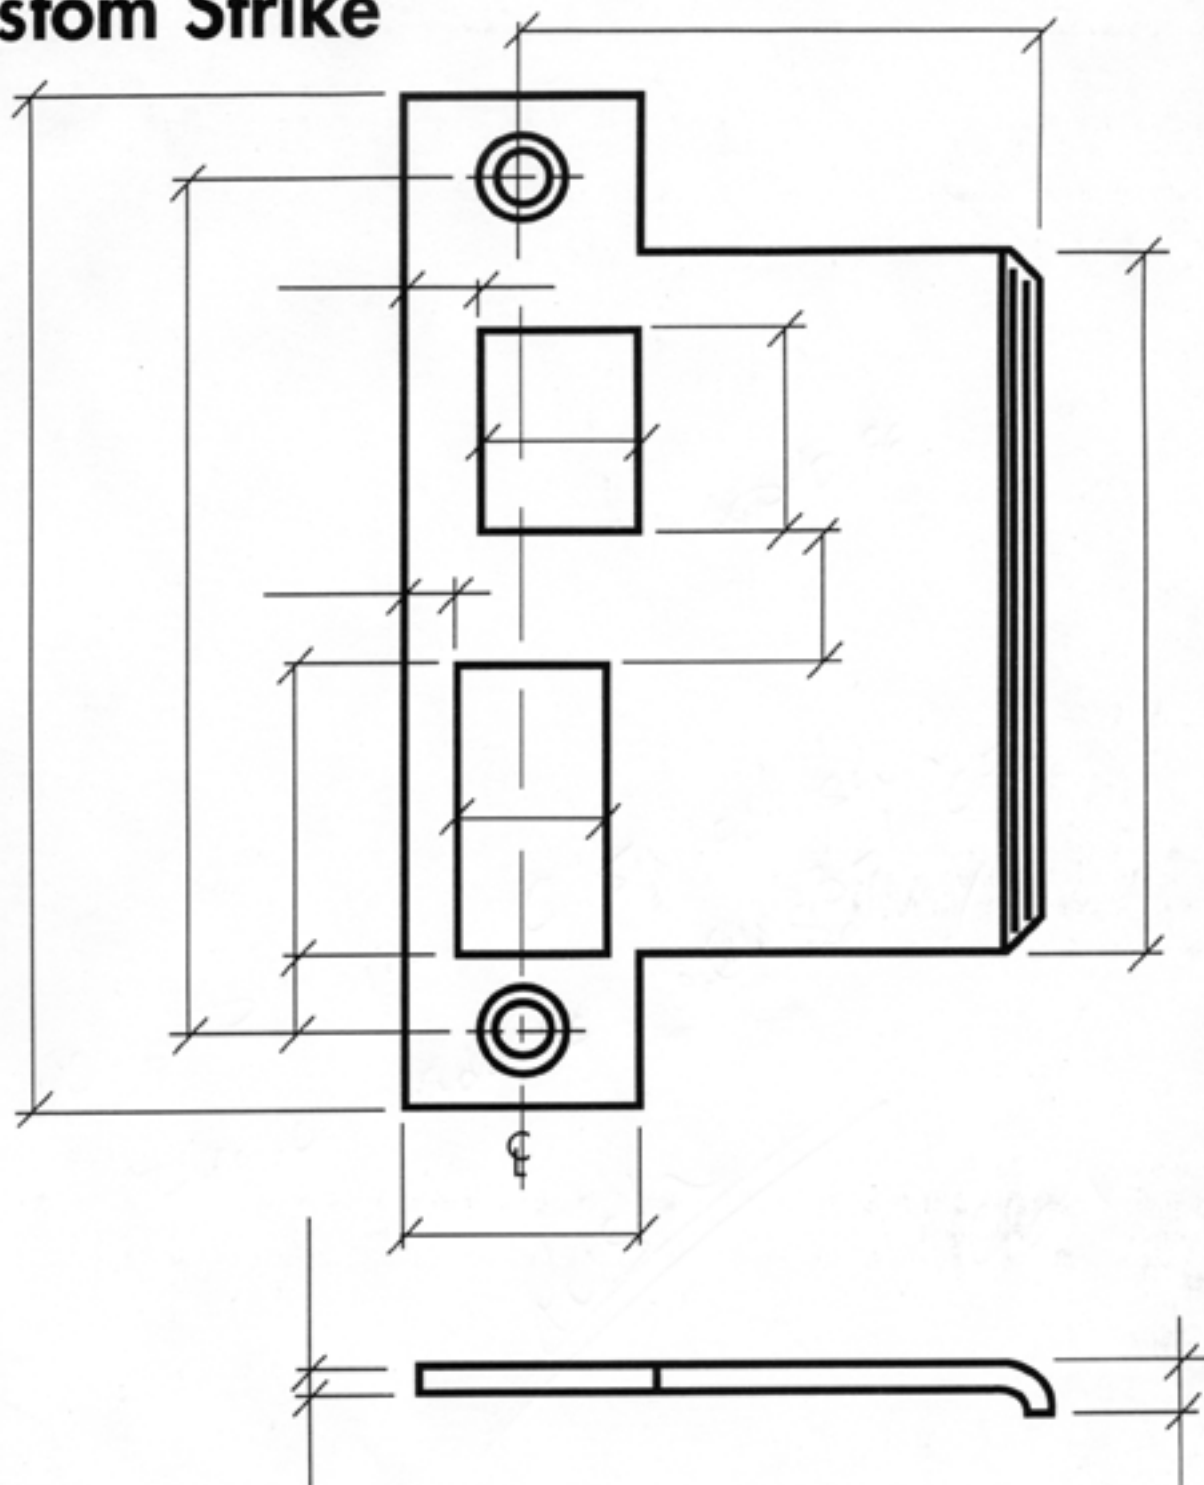

Custom Strike

**Other designs and sizes made to specification*

Material: _____

Finish: _____

Quantity: _____

Custom Door Hardware Manufacturing Ltd.
Phone: 905-660-5607 Fax: 905-660-9570